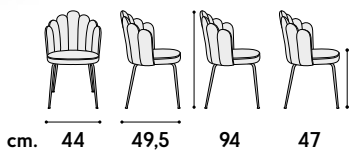

non impilabile. imballo 4 pz.
colli 1 - m³ cartone 0,33
*not stackable. packing 4 pcs.
packages 1 - m³ cardboard 0,33*