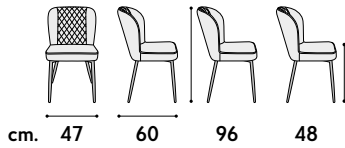

articolo **1959**
 sedia struttura in metallo
 imbottita in velluto beige.
*chair with metal structure
 upholstered in beige velvet.*

articolo **1961**
 sedia struttura in metallo
 imbottita in velluto grigio.
*chair with metal structure
 upholstered in gray velvet.*

articolo **1960**
 sedia struttura in metallo
 imbottita in velluto tortora.
*chair with metal structure
 upholstered in taupe velvet.*

articolo **1958**
 sedia struttura in metallo
 imbottita in velluto verde.
*chair with metal structure
 upholstered in green velvet.*

articolo **1914**
 sedia struttura in metallo
 imbottita in velluto grigio.
*chair with metal structure
 upholstered in gray velvet.*

articolo **1941**
 sedia struttura in metallo
 imbottita in velluto rosa.
*chair with metal structure
 upholstered in pink velvet.*