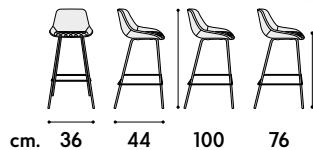

non impilabile. imballo 2 pz.
colli 1 - m³ cartone 0,22
*not stackable. packing 2 pcs.
packages 1 - m³ cardboard 0,22*